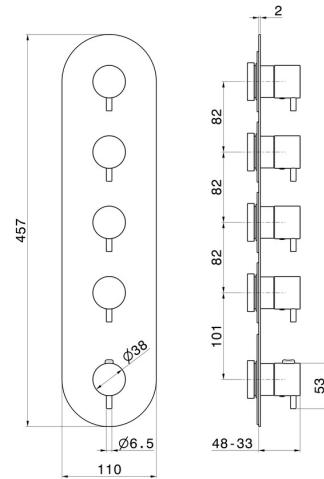

## 67604E.21.018

4 ways out concealed thermostatic multifunction selectors.  
3/4" connections. External part - finish Chrome

### FEATURES

Material	<b>Brass</b>
Installation	<b>Wall concealed part</b>
Outlets	<b>4 Ways Out</b>
Water mixing	<b>Thermostatic</b>
Required for installation	<b><u>27878.00.000</u></b>

### TECHNICAL DRAWING

  
**AR Preview**  
try it in your home

**More Details**  
on our [website](#)

**67604E.21.018**

4 ways out concealed thermostatic multifunction selectors. 3/4" connections. External part - finish Chrome