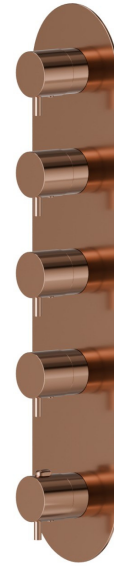

67604E.58.061

4 ways out concealed thermostatic multifunction selectors.
3/4" connections. External part - finish PVD Copper Bronze

FEATURES

Material	Brass
Installation	Wall concealed part
Outlets	4 Ways Out
Water mixing	Thermostatic
Required for installation	<u>27878.00.000</u>

TECHNICAL DRAWING

AR Preview
try it in your home

More Details
on our [website](#)

67604E.58.061

4 ways out concealed thermostatic multifunction selectors. 3/4" connections. External part - finish PVD Copper Bronze

AVAILABLE FINISHES

58.061

PVD Copper Bronze

01.014

finish Matt White

01.093

finish Matt Black

21.018

finish Chrome

47.083

finish Groove Bronze

58.063

finish PVD Gun Metal

59.064

finish PVD Brushed Gun Metal

59.066