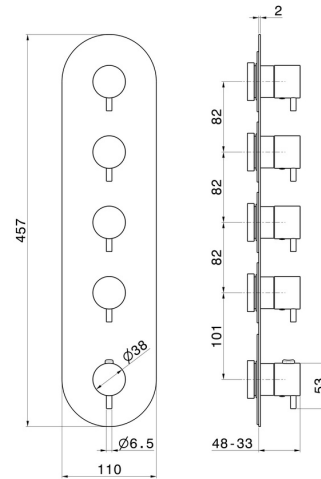

67604E.58.061

4 ways out concealed thermostatic multifunction selectors.
3/4" connections. External part - finish PVD Copper Bronze

FEATURES

Material	Brass
Installation	Wall concealed part
Outlets	4 Ways Out
Water mixing	Thermostatic
Required for installation	<u>27878.00.000</u>

TECHNICAL DRAWING

AR Preview
try it in your home

More Details
on our [website](#)

67604E.58.061

4 ways out concealed thermostatic multifunction selectors. 3/4" connections. External part - finish PVD Copper Bronze