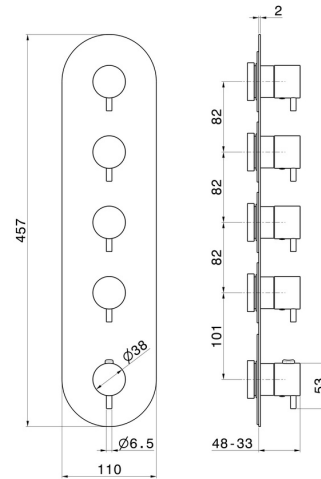

67604E.58.063

4 ways out concealed thermostatic multifunction selectors.
3/4" connections. External part - finish PVD Gun Metal

FEATURES

Material	Brass
Installation	Wall concealed part
Outlets	4 Ways Out
Water mixing	Thermostatic
Required for installation	<u>27878.00.000</u>

TECHNICAL DRAWING

 **AR Preview**
try it in your home

More Details
on our [website](#)

67604E.58.063

4 ways out concealed thermostatic multifunction selectors. 3/4" connections. External part - finish PVD Gun Metal