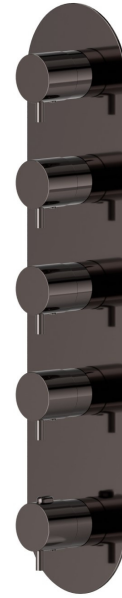

67604E.58.063

4 ways out concealed thermostatic multifunction selectors.
3/4" connections. External part - finish PVD Gun Metal

FEATURES

Material	Brass
Installation	Wall concealed part
Outlets	4 Ways Out
Water mixing	Thermostatic
Required for installation	<u>27878.00.000</u>

TECHNICAL DRAWING

 **AR Preview**
try it in your home

More Details
on our [website](#)

67604E.58.063

4 ways out concealed thermostatic multifunction selectors. 3/4" connections. External part - finish PVD Gun Metal

AVAILABLE FINISHES

58.063

PVD Gun Metal

01.014

finish Matt White

01.093

finish Matt Black

21.018

finish Chrome

47.083

finish Groove Bronze

58.061

finish PVD Copper Bronze

59.064

finish PVD Brushed Gun Metal

59.066