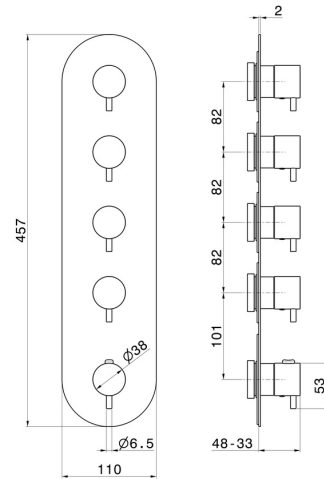

67604E.59.064

4 ways out concealed thermostatic multifunction selectors.
3/4" connections. External part - finish PVD Brushed Gun Metal

PVD Brushed Gun Metal

FEATURES

Material	Brass
Installation	Wall concealed part
Outlets	4 Ways Out
Water mixing	Thermostatic
Required for installation	<u>27878.00.000</u>

TECHNICAL DRAWING

67604E.59.064

4 ways out concealed thermostatic multifunction selectors. 3/4" connections. External part - finish PVD Brushed Gun Metal

AVAILABLE FINISHES

59.064

PVD Brushed Gun Metal

01.014