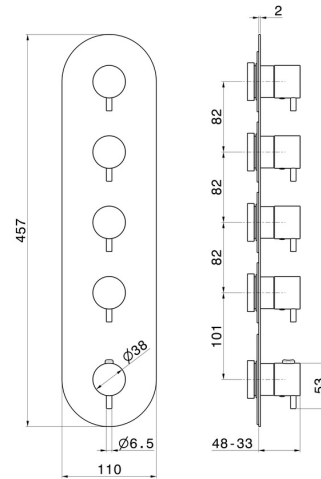

67604E.59.067

4 ways out concealed thermostatic multifunction selectors.
 3/4" connections. External part - finish PVD Brushed Copper
 Bronze

PVD Brushed Copper Bronze

FEATURES

Material	Brass
Installation	Wall concealed part
Outlets	4 Ways Out
Water mixing	Thermostatic
Required for installation	<u>27878.00.000</u>

TECHNICAL DRAWING

67604E.59.067

4 ways out concealed thermostatic multifunction selectors. 3/4" connections. External part - finish PVD Brushed Copper Bronze

AVAILABLE FINISHES

59.067

PVD Brushed Copper Bronze