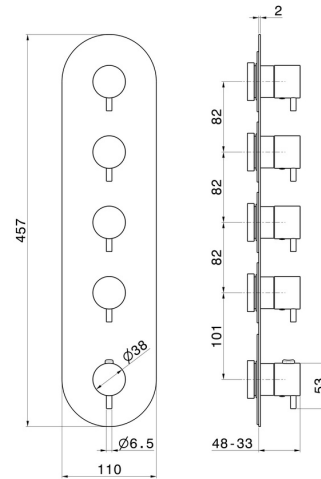

**67604E.59.097**

4 ways out concealed thermostatic multifunction selectors.  
3/4" connections. External part - finish PVD Brushed Gold

**FEATURES**

Material	<b>Brass</b>
Installation	<b>Wall concealed part</b>
Outlets	<b>4 Ways Out</b>
Water mixing	<b>Thermostatic</b>
Required for installation	<b><u>27878.00.000</u></b>

**TECHNICAL DRAWING**

**67604E.59.097**

4 ways out concealed thermostatic multifunction selectors. 3/4" connections. External part - finish PVD Brushed Gold

**AVAILABLE FINISHES**

---

**59.097**

PVD Brushed Gold