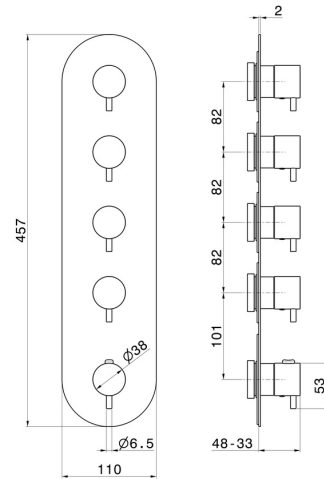

67604E.61.020

4 ways out concealed thermostatic multifunction selectors.
3/4" connections. External part - finish PVD Glossy Gold

PVD Glossy Gold

FEATURES

Material	Brass
Installation	Wall concealed part
Outlets	4 Ways Out
Water mixing	Thermostatic
Required for installation	<u>27878.00.000</u>

TECHNICAL DRAWING

 **AR Preview**
try it in your home

More Details
on our [website](#)

67604E.61.020

4 ways out concealed thermostatic multifunction selectors. 3/4" connections. External part - finish PVD Glossy Gold