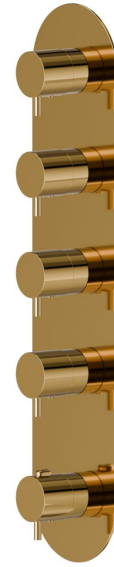

67604E.61.020

4 ways out concealed thermostatic multifunction selectors.
3/4" connections. External part - finish PVD Glossy Gold

PVD Glossy Gold

FEATURES

Material	Brass
Installation	Wall concealed part
Outlets	4 Ways Out
Water mixing	Thermostatic
Required for installation	<u>27878.00.000</u>

TECHNICAL DRAWING

 **AR Preview**
try it in your home

More Details
on our [website](#)

67604E.61.020

4 ways out concealed thermostatic multifunction selectors. 3/4" connections. External part - finish PVD Glossy Gold

AVAILABLE FINISHES

61.020

PVD Glossy Gold

01.014

finish Matt White

01.093

finish Matt Black

21.018

finish Chrome

47.083

finish Groove Bronze

58.061

finish PVD Copper Bronze

58.063

finish PVD Gun Metal

59.064