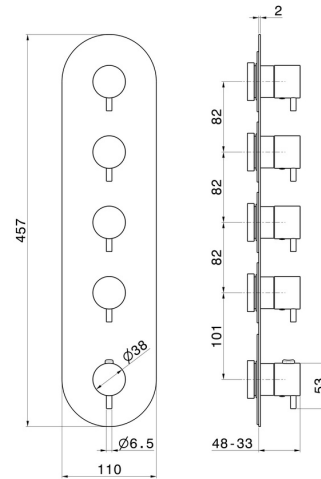

**67604E.M0.070**

4 ways out concealed thermostatic multifunction selectors.  
3/4" connections. External part - finish Titanium Satin

**FEATURES**

Material	<b>Brass</b>
Installation	<b>Wall concealed part</b>
Outlets	<b>4 Ways Out</b>
Water mixing	<b>Thermostatic</b>
Required for installation	<b><u>27878.00.000</u></b>

**TECHNICAL DRAWING**

 **AR Preview**  
try it in your home

**More Details**  
on our [website](#)

**67604E.M0.070**

4 ways out concealed thermostatic multifunction selectors. 3/4" connections. External part - finish Titanium Satin