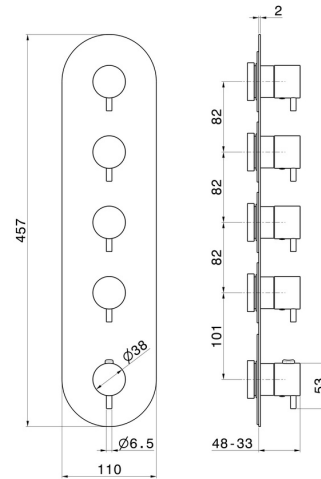

67604E.M0.071

4 ways out concealed thermostatic multifunction selectors.
3/4" connections. External part - finish Gold Satin

FEATURES

Material	Brass
Installation	Wall concealed part
Outlets	4 Ways Out
Water mixing	Thermostatic
Required for installation	<u>27878.00.000</u>

TECHNICAL DRAWING

67604E.M0.071

4 ways out concealed thermostatic multifunction selectors. 3/4" connections. External part - finish Gold Satin

AVAILABLE FINISHES

M0.071

Gold Satin

01.014

finish Matt White