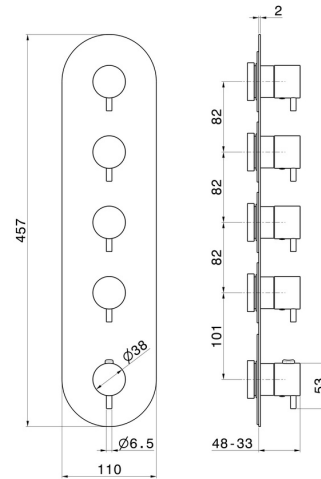

**67604E.M0.072**

4 ways out concealed thermostatic multifunction selectors.  
3/4" connections. External part - finish Copper Satin

**FEATURES**

Material	<b>Brass</b>
Installation	<b>Wall concealed part</b>
Outlets	<b>4 Ways Out</b>
Water mixing	<b>Thermostatic</b>
Required for installation	<b><u>27878.00.000</u></b>

**TECHNICAL DRAWING**

 **AR Preview**  
try it in your home

**More Details**  
on our [website](#)

**67604E.M0.072**

4 ways out concealed thermostatic multifunction selectors. 3/4" connections. External part - finish Copper Satin