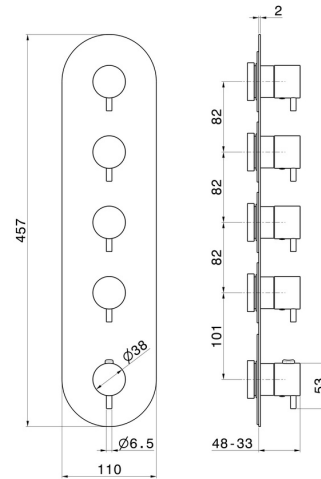

**67604E.M0.075**

4 ways out concealed thermostatic multifunction selectors.  
3/4" connections. External part - finish Copper Glossy

**FEATURES**

Material	<b>Brass</b>
Installation	<b>Wall concealed part</b>
Outlets	<b>4 Ways Out</b>
Water mixing	<b>Thermostatic</b>
Required for installation	<b><u>27878.00.000</u></b>

**TECHNICAL DRAWING**

**67604E.M0.075**

4 ways out concealed thermostatic multifunction selectors. 3/4" connections. External part - finish Copper Glossy

**AVAILABLE FINISHES**

---

**M0.075**

Copper Glossy

**01.014**