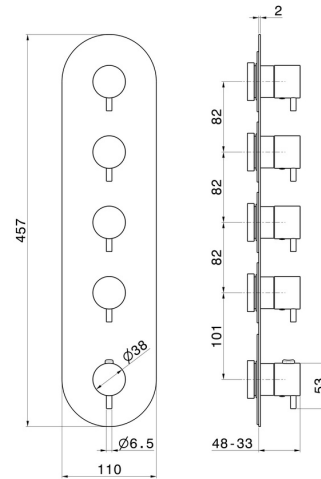

67604E.M0.077

4 ways out concealed thermostatic multifunction selectors.
3/4" connections. External part - finish Carbon Satin

FEATURES

Material	Brass
Installation	Wall concealed part
Outlets	4 Ways Out
Water mixing	Thermostatic
Required for installation	<u>27878.00.000</u>

TECHNICAL DRAWING

67604E.M0.077

4 ways out concealed thermostatic multifunction selectors. 3/4" connections. External part - finish Carbon Satin

AVAILABLE FINISHES

M0.077

Carbon Satin

01.014

finish Matt White