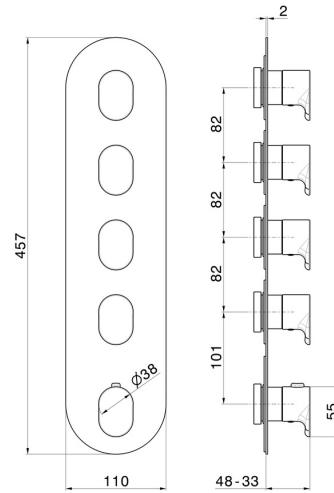

67634E.01.014

4 ways out concealed thermostatic multifunction selectors.
3/4" connections. External part - finish Matt White

FEATURES

Material	Brass
Installation	Wall concealed part
Outlets	4 Ways Out
Water mixing	Thermostatic
Required for installation	<u>27878.00.000</u>

TECHNICAL DRAWING

67634E.01.014

4 ways out concealed thermostatic multifunction selectors. 3/4" connections. External part - finish Matt White

AVAILABLE FINISHES

01.014

Matt White

01.093

finish Matt Black