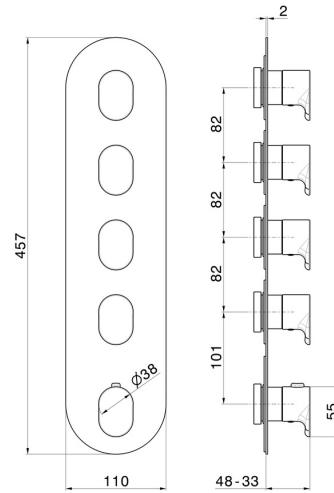

67634E.01.093

4 ways out concealed thermostatic multifunction selectors.
3/4" connections. External part - finish Matt Black

FEATURES

Material	Brass
Installation	Wall concealed part
Outlets	4 Ways Out
Water mixing	Thermostatic
Required for installation	<u>27878.00.000</u>

TECHNICAL DRAWING

67634E.01.093

4 ways out concealed thermostatic multifunction selectors. 3/4" connections. External part - finish Matt Black

AVAILABLE FINISHES

01.093

Matt Black

01.014

finish Matt White