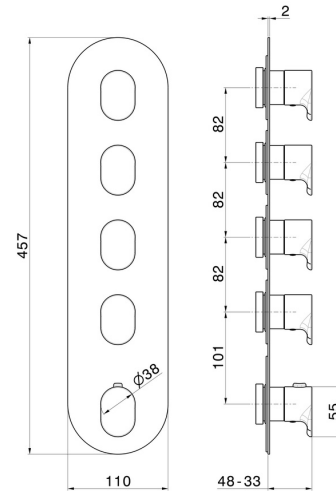

## 67634E.21.018

4 ways out concealed thermostatic multifunction selectors.  
3/4" connections. External part - finish Chrome

### FEATURES

Material	<b>Brass</b>
Installation	<b>Wall concealed part</b>
Outlets	<b>4 Ways Out</b>
Water mixing	<b>Thermostatic</b>
Required for installation	<b><u>27878.00.000</u></b>

### TECHNICAL DRAWING

**67634E.21.018**

4 ways out concealed thermostatic multifunction selectors. 3/4" connections. External part - finish Chrome

**AVAILABLE FINISHES**

---

**21.018**

Chrome

**01.014**