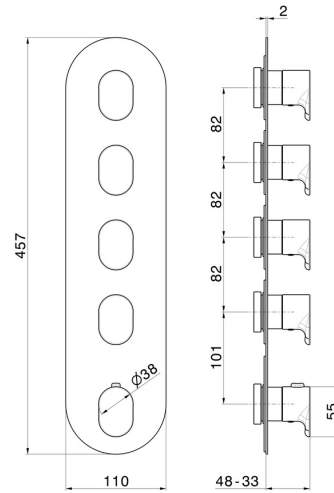

67634E.M0.070

4 ways out concealed thermostatic multifunction selectors.
3/4" connections. External part - finish Titanium Satin

FEATURES

| | |
|---------------------------|----------------------------|
| Material | Brass |
| Installation | Wall concealed part |
| Outlets | 4 Ways Out |
| Water mixing | Thermostatic |
| Required for installation | <u>27878.00.000</u> |

TECHNICAL DRAWING

67634E.M0.070

4 ways out concealed thermostatic multifunction selectors. 3/4" connections. External part - finish Titanium Satin

AVAILABLE FINISHES

 **M0.070**
Titanium Satin

 **01.014**
finish Matt White