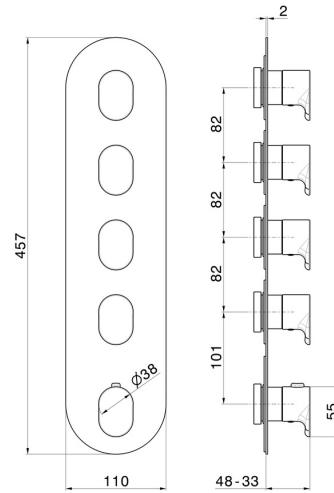

**67634E.M0.071**

4 ways out concealed thermostatic multifunction selectors.  
3/4" connections. External part - finish Gold Satin

**FEATURES**

Material	<b>Brass</b>
Installation	<b>Wall concealed part</b>
Outlets	<b>4 Ways Out</b>
Water mixing	<b>Thermostatic</b>
Required for installation	<b><u>27878.00.000</u></b>

**TECHNICAL DRAWING**

**67634E.M0.071**

4 ways out concealed thermostatic multifunction selectors. 3/4" connections. External part - finish Gold Satin

**AVAILABLE FINISHES**

---

**M0.071**

Gold Satin

**01.014**