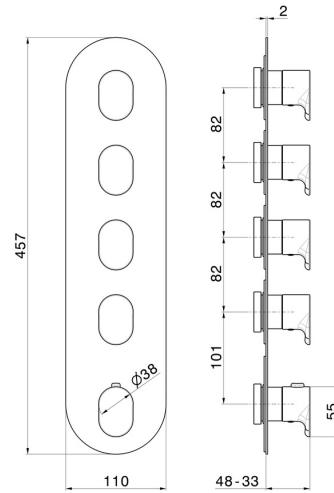

67634E.M0.072

4 ways out concealed thermostatic multifunction selectors.
3/4" connections. External part - finish Copper Satin

FEATURES

Material	Brass
Installation	Wall concealed part
Outlets	4 Ways Out
Water mixing	Thermostatic
Required for installation	<u>27878.00.000</u>

TECHNICAL DRAWING

67634E.M0.072

4 ways out concealed thermostatic multifunction selectors. 3/4" connections. External part - finish Copper Satin

AVAILABLE FINISHES

 **M0.072**
Copper Satin

 **01.014**
finish Matt White