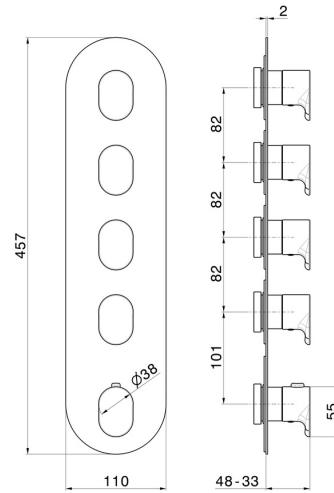

67634E.M0.075

4 ways out concealed thermostatic multifunction selectors.
3/4" connections. External part - finish Copper Glossy

FEATURES

Material	Brass
Installation	Wall concealed part
Outlets	4 Ways Out
Water mixing	Thermostatic
Required for installation	<u>27878.00.000</u>

TECHNICAL DRAWING

67634E.M0.075

4 ways out concealed thermostatic multifunction selectors. 3/4" connections. External part - finish Copper Glossy

AVAILABLE FINISHES

 **M0.075**
Copper Glossy

 **01.014**
finish Matt White