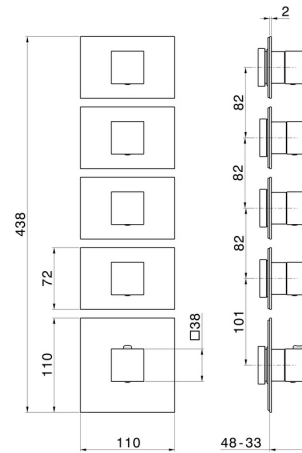

**67641E.01.093**

4 ways out concealed thermostatic multifunction selectors.  
3/4" connections. External part - finish Matt Black

**FEATURES**

Material	<b>Brass</b>
Installation	<b>Wall concealed part</b>
Outlets	<b>4 Ways Out</b>
Water mixing	<b>Thermostatic</b>
Required for installation	<b><u>27878.00.000</u></b>

**TECHNICAL DRAWING**

 **AR Preview**  
try it in your home

**More Details**  
on our [website](#)

**67641E.01.093**

4 ways out concealed thermostatic multifunction selectors. 3/4" connections. External part - finish Matt Black