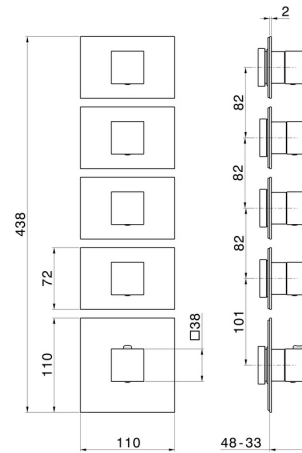

67641E.21.018

4 ways out concealed thermostatic multifunction selectors.
3/4" connections. External part - finish Chrome

FEATURES

| | |
|---------------------------|----------------------------|
| Material | Brass |
| Installation | Wall concealed part |
| Outlets | 4 Ways Out |
| Water mixing | Thermostatic |
| Required for installation | <u>27878.00.000</u> |

TECHNICAL DRAWING

67641E.21.018

4 ways out concealed thermostatic multifunction selectors. 3/4" connections. External part - finish Chrome

AVAILABLE FINISHES

21.018

Chrome

01.093

finish Matt Black