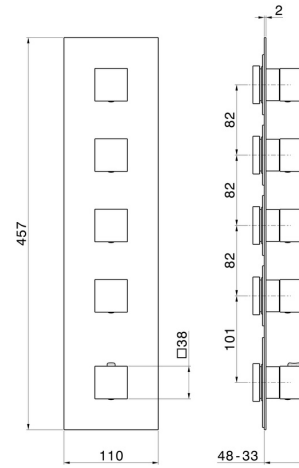

67644E.01.093

4 ways out concealed thermostatic multifunction selectors.
3/4" connections. External part - finish Matt Black

FEATURES

Material	Brass
Installation	Wall concealed part
Outlets	4 Ways Out
Water mixing	Thermostatic
Required for installation	<u>27878.00.000</u>

TECHNICAL DRAWING

 **AR Preview**
try it in your home

More Details
on our [website](#)

67644E.01.093

4 ways out concealed thermostatic multifunction selectors. 3/4" connections. External part - finish Matt Black