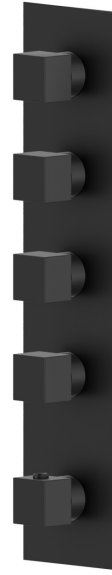

67644E.01.093

4 ways out concealed thermostatic multifunction selectors.
3/4" connections. External part - finish Matt Black

FEATURES

Material	Brass
Installation	Wall concealed part
Outlets	4 Ways Out
Water mixing	Thermostatic
Required for installation	<u>27878.00.000</u>

TECHNICAL DRAWING

 **AR Preview**
try it in your home

More Details
on our [website](#)

67644E.01.093

4 ways out concealed thermostatic multifunction selectors. 3/4" connections. External part - finish Matt Black

AVAILABLE FINISHES

01.093

Matt Black

21.018

finish Chrome

AR Preview
try it in your home

More Details
on our [website](#)