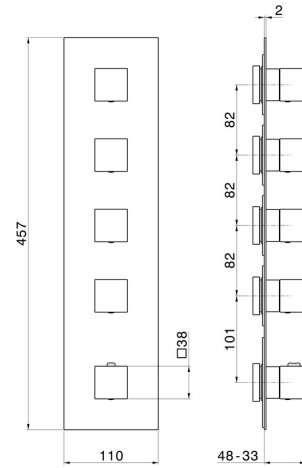

## 67644E.21.018

4 ways out concealed thermostatic multifunction selectors.  
3/4" connections. External part - finish Chrome

### FEATURES

Material	<b>Brass</b>
Installation	<b>Wall concealed part</b>
Outlets	<b>4 Ways Out</b>
Water mixing	<b>Thermostatic</b>
Required for installation	<b><u>27878.00.000</u></b>

### TECHNICAL DRAWING

**67644E.21.018**

4 ways out concealed thermostatic multifunction selectors. 3/4" connections. External part - finish Chrome

**AVAILABLE FINISHES**

---

**21.018**

Chrome

**01.093**