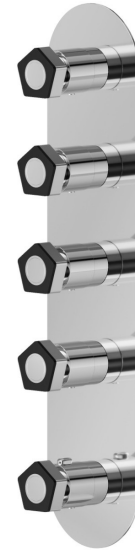

69804E.05.093

4 ways out concealed thermostatic multifunction selectors.
3/4" connections. External part - finish Chrome - Matt Black

FEATURES

Material	Brass
Installation	Wall concealed part
Outlets	4 Ways Out
Water mixing	Thermostatic
Required for installation	<u>27878.00.000</u>

TECHNICAL DRAWING

69804E.05.093

4 ways out concealed thermostatic multifunction selectors. 3/4" connections. External part - finish Chrome - Matt Black

AVAILABLE FINISHES

05.093

Chrome - Matt Black

62.093

finish PVD Glossy Gold - Matt Black