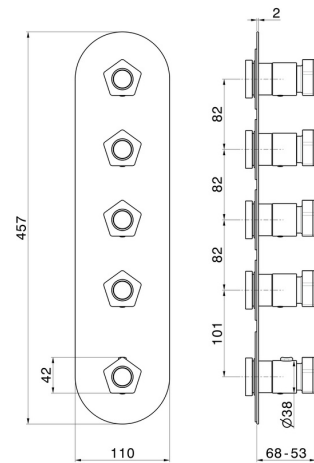

69804E.05.093

4 ways out concealed thermostatic multifunction selectors.
3/4" connections. External part - finish Chrome - Matt Black

FEATURES

Material	Brass
Installation	Wall concealed part
Outlets	4 Ways Out
Water mixing	Thermostatic
Required for installation	<u>27878.00.000</u>

TECHNICAL DRAWING

69804E.05.093

4 ways out concealed thermostatic multifunction selectors. 3/4" connections. External part - finish Chrome - Matt Black

AVAILABLE FINISHES

05.093

Chrome - Matt Black

62.093

finish PVD Glossy Gold - Matt Black