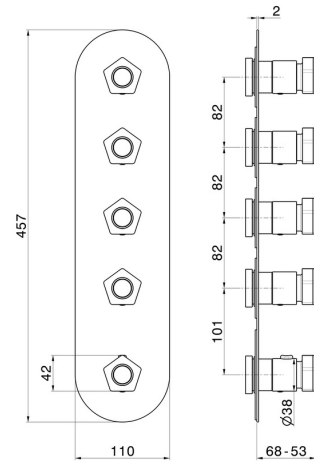

69804E.62.093

4 ways out concealed thermostatic multifunction selectors.
 3/4" connections. External part - finish PVD Glossy Gold - Matt Black

PVD Glossy Gold - Matt Black

FEATURES

Material	Brass
Installation	Wall concealed part
Outlets	4 Ways Out
Water mixing	Thermostatic
Required for installation	<u>27878.00.000</u>

TECHNICAL DRAWING

69804E.62.093

4 ways out concealed thermostatic multifunction selectors. 3/4" connections. External part - finish PVD Glossy Gold - Matt Black

AVAILABLE FINISHES

62.093

PVD Glossy Gold - Matt Black