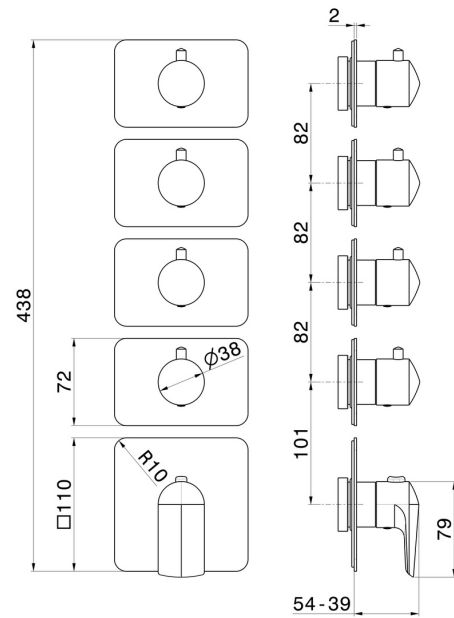

69866E.01.014

4 ways out concealed thermostatic multifunction selectors.
3/4" connections. External part - finish Matt White

FEATURES

Material	Brass
Installation	Wall concealed part
Outlets	4 Ways Out
Water mixing	Thermostatic
Required for installation	<u>27878.00.000</u>

TECHNICAL DRAWING

 **AR Preview**
try it in your home

More Details
on our [website](#)

69866E.01.014

4 ways out concealed thermostatic multifunction selectors. 3/4" connections. External part - finish Matt White