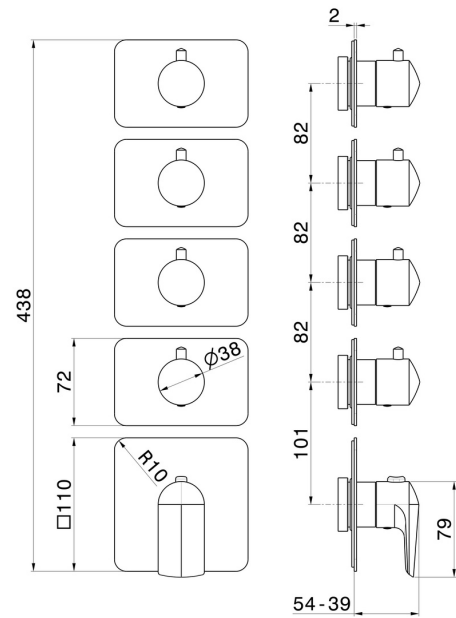

69866E.01.093

4 ways out concealed thermostatic multifunction selectors.
3/4" connections. External part - finish Matt Black

FEATURES

Material	Brass
Installation	Wall concealed part
Outlets	4 Ways Out
Water mixing	Thermostatic
Required for installation	<u>27878.00.000</u>

TECHNICAL DRAWING

 **AR Preview**
try it in your home

More Details
on our [website](#)

69866E.01.093

4 ways out concealed thermostatic multifunction selectors. 3/4" connections. External part - finish Matt Black