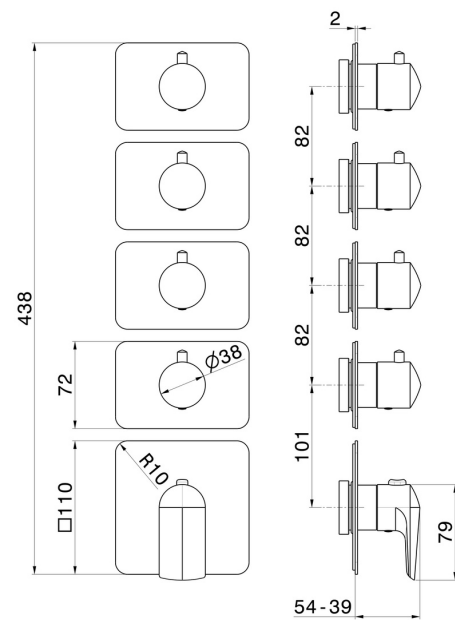

## 69866E.21.018

4 ways out concealed thermostatic multifunction selectors.  
3/4" connections. External part - finish Chrome

### FEATURES

Material	<b>Brass</b>
Installation	<b>Wall concealed part</b>
Outlets	<b>4 Ways Out</b>
Water mixing	<b>Thermostatic</b>
Required for installation	<b><u>27878.00.000</u></b>

### TECHNICAL DRAWING

**69866E.21.018**

4 ways out concealed thermostatic multifunction selectors. 3/4" connections. External part - finish Chrome

**AVAILABLE FINISHES**

---

**21.018**

Chrome

**01.014**