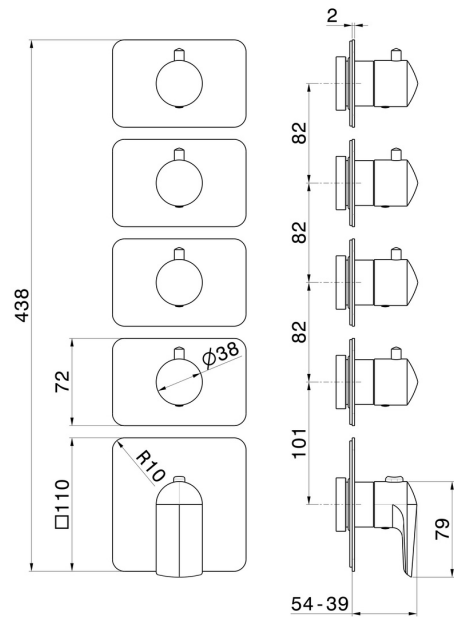

**69866E.58.061**

4 ways out concealed thermostatic multifunction selectors.  
3/4" connections. External part - finish PVD Copper Bronze

**FEATURES**

Material	<b>Brass</b>
Installation	<b>Wall concealed part</b>
Outlets	<b>4 Ways Out</b>
Water mixing	<b>Thermostatic</b>
Required for installation	<b><u>27878.00.000</u></b>

**TECHNICAL DRAWING**

 **AR Preview**  
try it in your home

**More Details**  
on our [website](#)

**69866E.58.061**

4 ways out concealed thermostatic multifunction selectors. 3/4" connections. External part - finish PVD Copper Bronze