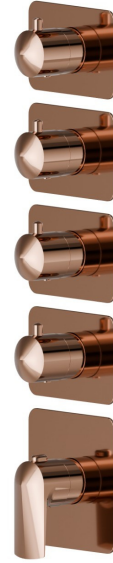

**69866E.58.061**

4 ways out concealed thermostatic multifunction selectors.  
3/4" connections. External part - finish PVD Copper Bronze

**FEATURES**

Material	<b>Brass</b>
Installation	<b>Wall concealed part</b>
Outlets	<b>4 Ways Out</b>
Water mixing	<b>Thermostatic</b>
Required for installation	<b><u>27878.00.000</u></b>

**TECHNICAL DRAWING**

 **AR Preview**  
try it in your home

**More Details**  
on our [website](#)

**69866E.58.061**

4 ways out concealed thermostatic multifunction selectors. 3/4" connections. External part - finish PVD Copper Bronze

**AVAILABLE FINISHES**

---

**58.061**

PVD Copper Bronze

**01.014**

finish Matt White

**01.093**

finish Matt Black

**21.018**

finish Chrome

**58.063**

finish PVD Gun Metal

**59.064**

finish PVD Brushed Gun Metal

**59.067**

finish PVD Brushed Copper Bronze