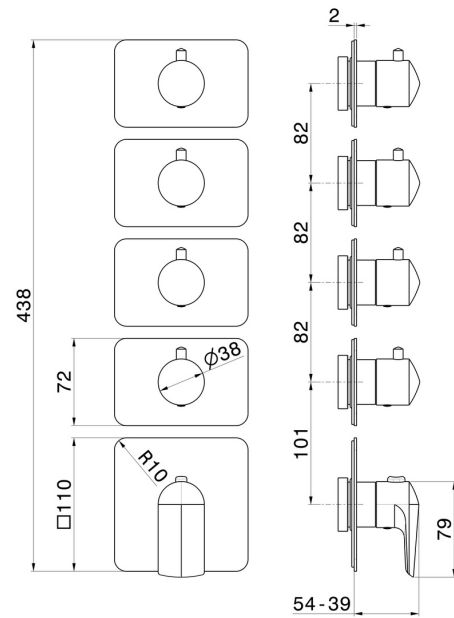

69866E.58.063

4 ways out concealed thermostatic multifunction selectors.
3/4" connections. External part - finish PVD Gun Metal

FEATURES

Material	Brass
Installation	Wall concealed part
Outlets	4 Ways Out
Water mixing	Thermostatic
Required for installation	<u>27878.00.000</u>

TECHNICAL DRAWING

69866E.58.063

4 ways out concealed thermostatic multifunction selectors. 3/4" connections. External part - finish PVD Gun Metal

AVAILABLE FINISHES

58.063

PVD Gun Metal

01.014

finish Matt White