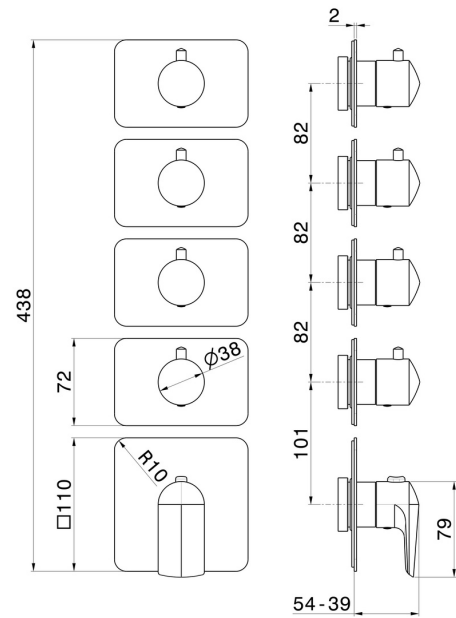

**69866E.59.064**

4 ways out concealed thermostatic multifunction selectors.  
3/4" connections. External part - finish PVD Brushed Gun Metal

**FEATURES**

Material	<b>Brass</b>
Installation	<b>Wall concealed part</b>
Outlets	<b>4 Ways Out</b>
Water mixing	<b>Thermostatic</b>
Required for installation	<b><u>27878.00.000</u></b>

**TECHNICAL DRAWING**

**69866E.59.064**

4 ways out concealed thermostatic multifunction selectors. 3/4" connections. External part - finish PVD Brushed Gun Metal

**AVAILABLE FINISHES**

---

**59.064**

PVD Brushed Gun Metal