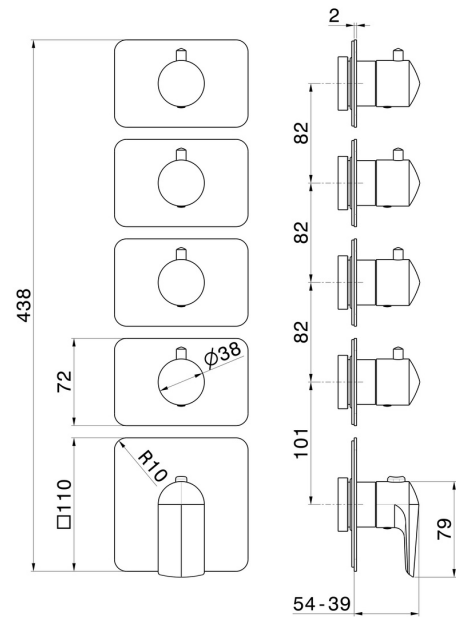

**69866E.59.067**

4 ways out concealed thermostatic multifunction selectors.  
 3/4" connections. External part - finish PVD Brushed Copper  
 Bronze

**FEATURES**

Material	<b>Brass</b>
Installation	<b>Wall concealed part</b>
Outlets	<b>4 Ways Out</b>
Water mixing	<b>Thermostatic</b>
Required for installation	<b><u>27878.00.000</u></b>

**TECHNICAL DRAWING**

**69866E.59.067**

4 ways out concealed thermostatic multifunction selectors. 3/4" connections. External part - finish PVD Brushed Copper Bronze

**AVAILABLE FINISHES**

---

**59.067**

PVD Brushed Copper Bronze