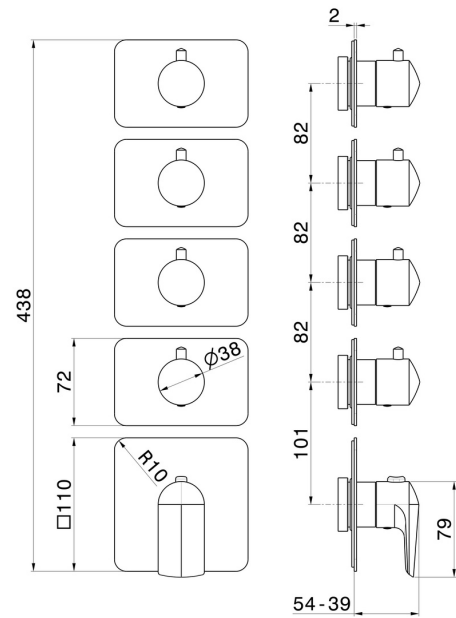

69866E.59.097

4 ways out concealed thermostatic multifunction selectors.
3/4" connections. External part - finish PVD Brushed Gold

FEATURES

Material	Brass
Installation	Wall concealed part
Outlets	4 Ways Out
Water mixing	Thermostatic
Required for installation	<u>27878.00.000</u>

TECHNICAL DRAWING

69866E.59.097

4 ways out concealed thermostatic multifunction selectors. 3/4" connections. External part - finish PVD Brushed Gold

AVAILABLE FINISHES

59.097

PVD Brushed Gold

01.014

finish Matt White