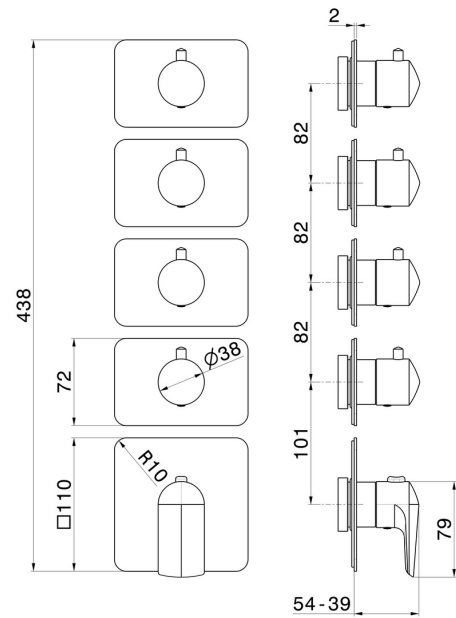

69866E.61.020

4 ways out concealed thermostatic multifunction selectors.
3/4" connections. External part - finish PVD Glossy Gold

FEATURES

Material	Brass
Installation	Wall concealed part
Outlets	4 Ways Out
Water mixing	Thermostatic
Required for installation	<u>27878.00.000</u>

TECHNICAL DRAWING

 **AR Preview**
try it in your home

More Details
on our [website](#)

69866E.61.020

4 ways out concealed thermostatic multifunction selectors. 3/4" connections. External part - finish PVD Glossy Gold