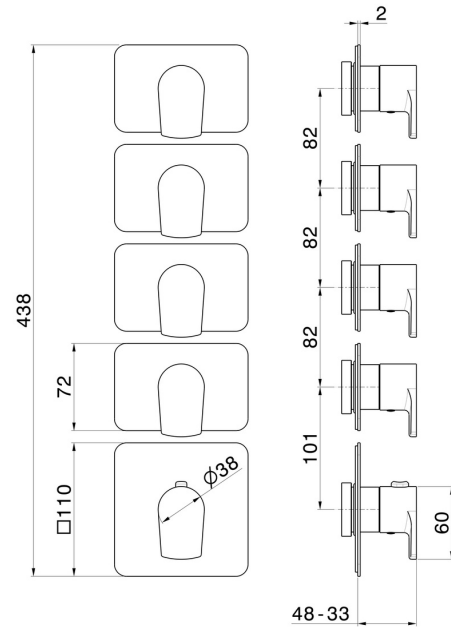

## 69872E.01.014

4 ways out concealed thermostatic multifunction selectors.  
3/4" connections. External part. - finish Matt White

### FEATURES

Material	<b>Brass</b>
Installation	<b>Wall concealed part</b>
Outlets	<b>4 Ways Out</b>
Water mixing	<b>Thermostatic</b>
Required for installation	<b><u>31088.00.000</u></b>

### TECHNICAL DRAWING

**69872E.01.014**

4 ways out concealed thermostatic multifunction selectors. 3/4" connections. External part. -  
finish Matt White

**AVAILABLE FINISHES**

---

**01.014**

Matt White

**01.093**