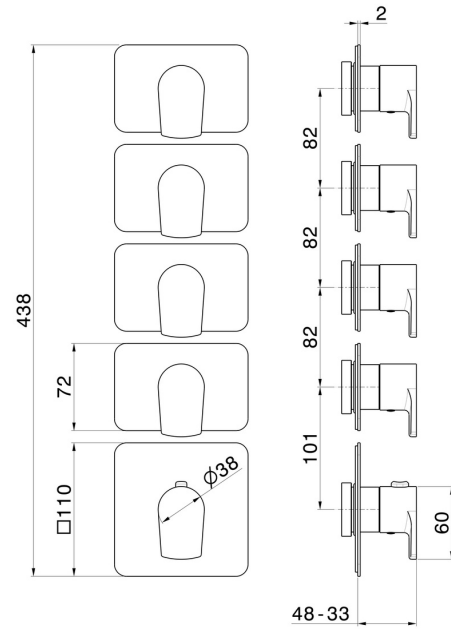

**69872E.01.093**

4 ways out concealed thermostatic multifunction selectors.  
3/4" connections. External part. - finish Matt Black

**FEATURES**

Material	<b>Brass</b>
Installation	<b>Wall concealed part</b>
Outlets	<b>4 Ways Out</b>
Water mixing	<b>Thermostatic</b>
Required for installation	<b><u>31088.00.000</u></b>

**TECHNICAL DRAWING**

**69872E.01.093**

4 ways out concealed thermostatic multifunction selectors. 3/4" connections. External part. -  
finish Matt Black

**AVAILABLE FINISHES**

---

**01.093**

Matt Black

**01.014**