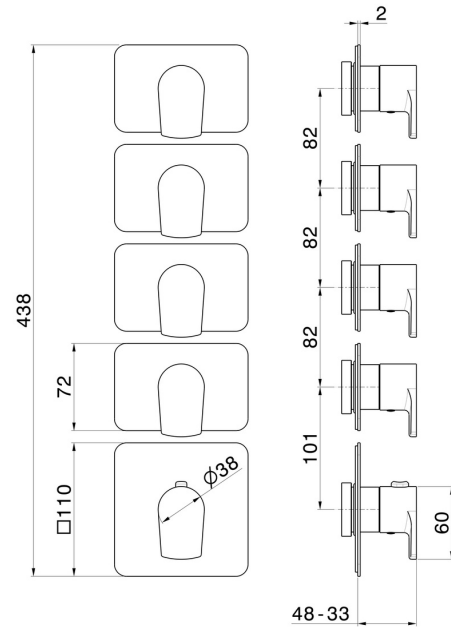

## 69872E.21.018

4 ways out concealed thermostatic multifunction selectors.  
3/4" connections. External part. - finish Chrome

### FEATURES

Material	<b>Brass</b>
Installation	<b>Wall concealed part</b>
Outlets	<b>4 Ways Out</b>
Water mixing	<b>Thermostatic</b>
Required for installation	<b><u>31088.00.000</u></b>

### TECHNICAL DRAWING

**69872E.21.018**

4 ways out concealed thermostatic multifunction selectors. 3/4" connections. External part. -  
finish Chrome

**AVAILABLE FINISHES**

---

**21.018**  
Chrome

**01.014**  
finish Matt White