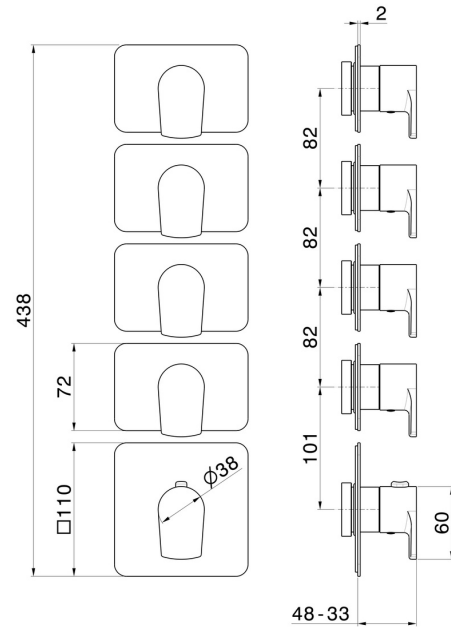

69872E.59.064

4 ways out concealed thermostatic multifunction selectors.
 3/4" connections. External part. - finish PVD Brushed Gun Metal

FEATURES

Material	Brass
Installation	Wall concealed part
Outlets	4 Ways Out
Water mixing	Thermostatic
Required for installation	<u>31088.00.000</u>

TECHNICAL DRAWING

69872E.59.064

4 ways out concealed thermostatic multifunction selectors. 3/4" connections. External part. -
finish PVD Brushed Gun Metal

AVAILABLE FINISHES

59.064

PVD Brushed Gun Metal

01.014