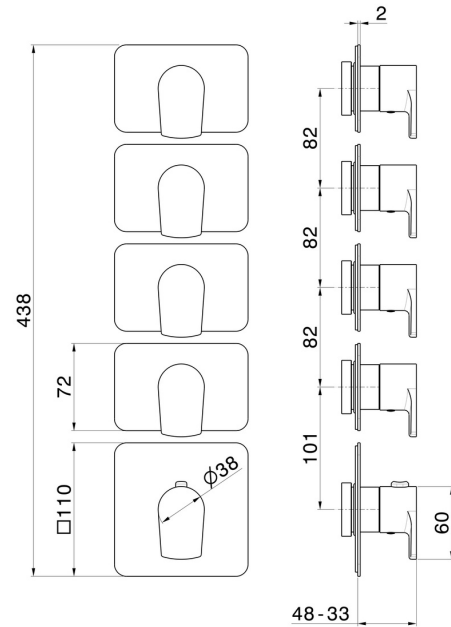

69872E.59.066

4 ways out concealed thermostatic multifunction selectors.
3/4" connections. External part. - finish PVD Brushed steel

FEATURES

Material	Brass
Installation	Wall concealed part
Outlets	4 Ways Out
Water mixing	Thermostatic
Required for installation	<u>31088.00.000</u>

TECHNICAL DRAWING

69872E.59.066

4 ways out concealed thermostatic multifunction selectors. 3/4" connections. External part. -
finish PVD Brushed steel

AVAILABLE FINISHES

59.066

PVD Brushed steel

01.014

finish Matt White