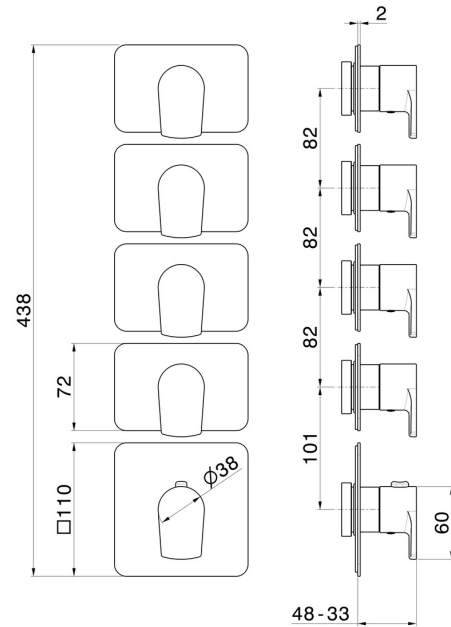

**69872E.59.067**

4 ways out concealed thermostatic multifunction selectors.  
 3/4" connections. External part. - finish PVD Brushed Copper  
 Bronze

PVD Brushed Copper Bronze

**FEATURES**

Material	<b>Brass</b>
Installation	<b>Wall concealed part</b>
Outlets	<b>4 Ways Out</b>
Water mixing	<b>Thermostatic</b>
Required for installation	<b><u>31088.00.000</u></b>

**TECHNICAL DRAWING**

**69872E.59.067**

4 ways out concealed thermostatic multifunction selectors. 3/4" connections. External part. -  
finish PVD Brushed Copper Bronze

**AVAILABLE FINISHES**

---

**59.067**