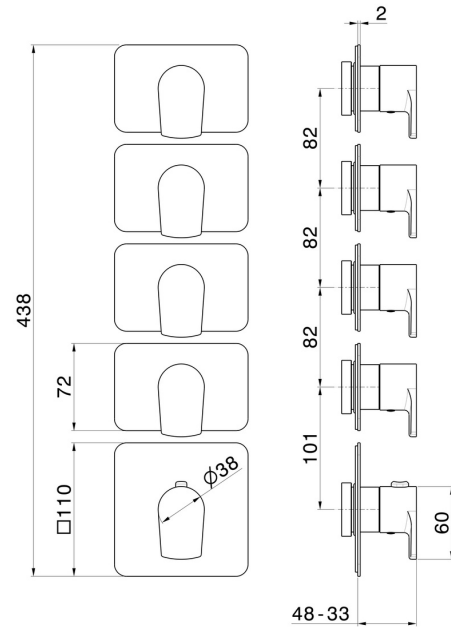

69872E.59.097

4 ways out concealed thermostatic multifunction selectors.
3/4" connections. External part. - finish PVD Brushed Gold

FEATURES

Material	Brass
Installation	Wall concealed part
Outlets	4 Ways Out
Water mixing	Thermostatic
Required for installation	<u>31088.00.000</u>

TECHNICAL DRAWING

69872E.59.097

4 ways out concealed thermostatic multifunction selectors. 3/4" connections. External part. -
finish PVD Brushed Gold

AVAILABLE FINISHES

59.097

PVD Brushed Gold

01.014

finish Matt White