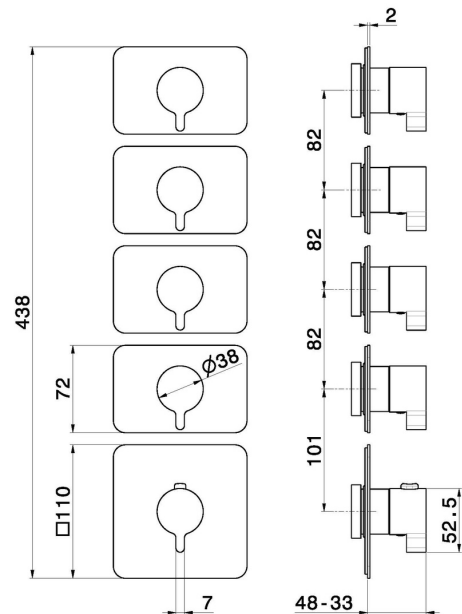

69887E.01.014

4 ways out concealed thermostatic multifunction selectors.
3/4" connections. External part - finish Matt White

FEATURES

Material	Brass
Installation	Wall concealed part
Outlets	4 Ways Out
Water mixing	Thermostatic
Required for installation	<u>27878.00.000</u>

TECHNICAL DRAWING

 **AR Preview**
try it in your home

More Details
on our [website](#)

69887E.01.014

4 ways out concealed thermostatic multifunction selectors. 3/4" connections. External part - finish Matt White