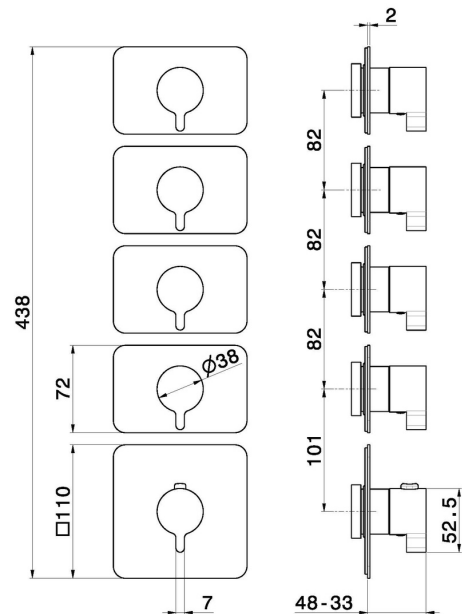

**69887E.01.093**

4 ways out concealed thermostatic multifunction selectors.  
3/4" connections. External part - finish Matt Black

**FEATURES**

Material	<b>Brass</b>
Installation	<b>Wall concealed part</b>
Outlets	<b>4 Ways Out</b>
Water mixing	<b>Thermostatic</b>
Required for installation	<b><u>27878.00.000</u></b>

**TECHNICAL DRAWING**

 **AR Preview**  
try it in your home

**More Details**  
on our [website](#)

**69887E.01.093**

4 ways out concealed thermostatic multifunction selectors. 3/4" connections. External part - finish Matt Black