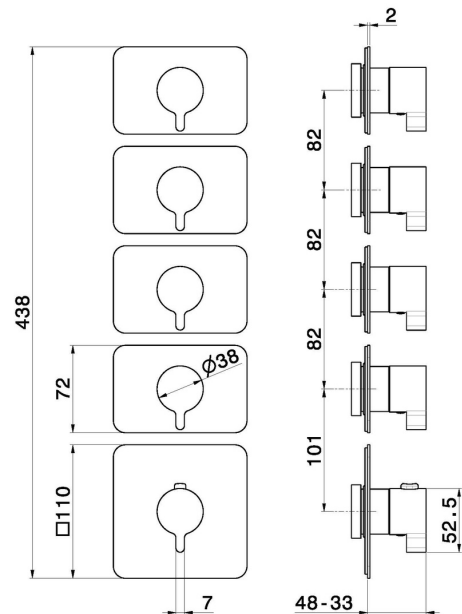

## 69887E.21.018

4 ways out concealed thermostatic multifunction selectors.  
3/4" connections. External part - finish Chrome

### FEATURES

Material	<b>Brass</b>
Installation	<b>Wall concealed part</b>
Outlets	<b>4 Ways Out</b>
Water mixing	<b>Thermostatic</b>
Required for installation	<b><u>27878.00.000</u></b>

### TECHNICAL DRAWING

 **AR Preview**  
try it in your home

More Details  
on our [website](#)

**69887E.21.018**

4 ways out concealed thermostatic multifunction selectors. 3/4" connections. External part - finish Chrome