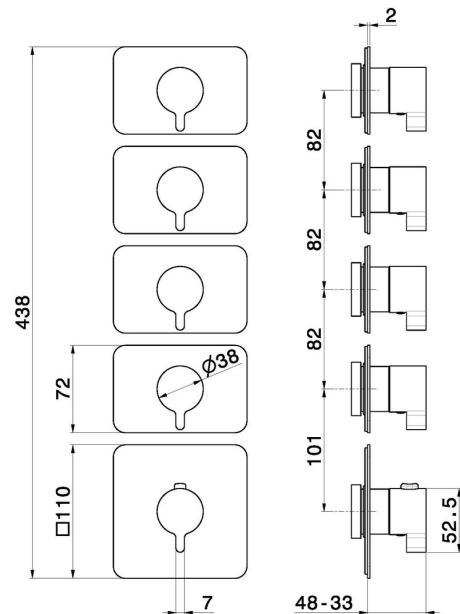

69887E.M0.070

4 ways out concealed thermostatic multifunction selectors.
3/4" connections. External part - finish Titanium Satin

FEATURES

Material	Brass
Installation	Wall concealed part
Outlets	4 Ways Out
Water mixing	Thermostatic
Required for installation	<u>27878.00.000</u>

TECHNICAL DRAWING

 **AR Preview**
try it in your home

More Details
on our [website](#)

69887E.M0.070

4 ways out concealed thermostatic multifunction selectors. 3/4" connections. External part - finish Titanium Satin