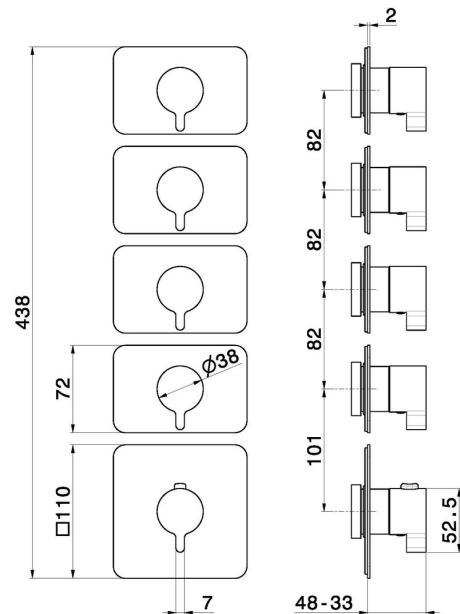

69887E.M0.071

4 ways out concealed thermostatic multifunction selectors.
3/4" connections. External part - finish Gold Satin

FEATURES

Material	Brass
Installation	Wall concealed part
Outlets	4 Ways Out
Water mixing	Thermostatic
Required for installation	<u>27878.00.000</u>

TECHNICAL DRAWING

 **AR Preview**
try it in your home

More Details
on our [website](#)

69887E.M0.071

4 ways out concealed thermostatic multifunction selectors. 3/4" connections. External part - finish Gold Satin