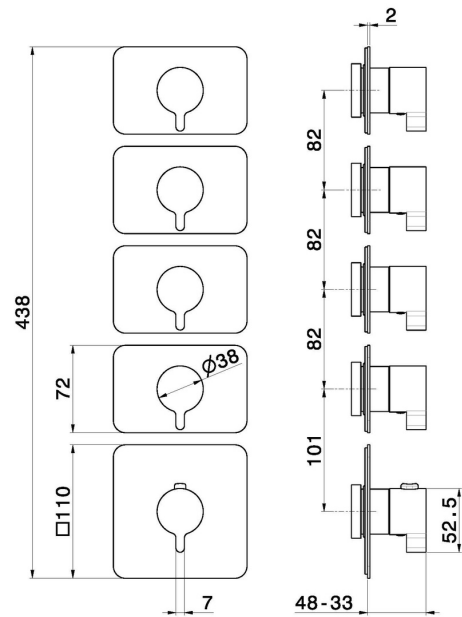

69887E.M0.072

4 ways out concealed thermostatic multifunction selectors.
3/4" connections. External part - finish Copper Satin

FEATURES

Material	Brass
Installation	Wall concealed part
Outlets	4 Ways Out
Water mixing	Thermostatic
Required for installation	<u>27878.00.000</u>

TECHNICAL DRAWING

 **AR Preview**
try it in your home

More Details
on our [website](#)

69887E.M0.072

4 ways out concealed thermostatic multifunction selectors. 3/4" connections. External part - finish Copper Satin