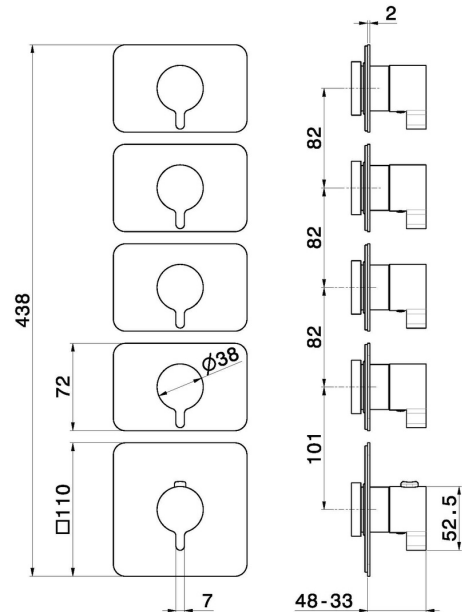

69887E.M0.075

4 ways out concealed thermostatic multifunction selectors.
3/4" connections. External part - finish Copper Glossy

FEATURES

Material	Brass
Installation	Wall concealed part
Outlets	4 Ways Out
Water mixing	Thermostatic
Required for installation	<u>27878.00.000</u>

TECHNICAL DRAWING

69887E.M0.075

4 ways out concealed thermostatic multifunction selectors. 3/4" connections. External part - finish Copper Glossy

AVAILABLE FINISHES

 **M0.075**
Copper Glossy

 **01.014**
finish Matt White