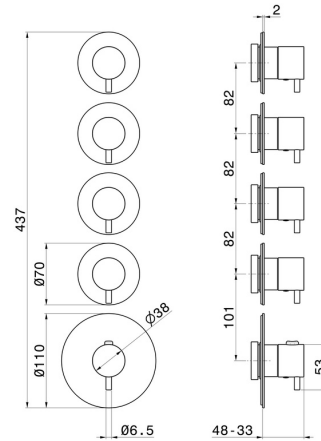

67601E.01.014

4 ways out concealed thermostatic multifunction selectors.
3/4" connections. External part. Ø70 - finish Matt White

FEATURES

Material	Brass
Installation	Wall concealed part
Outlets	4 Ways Out
Water mixing	Thermostatic
Required for installation	<u>27878.00.000</u>

TECHNICAL DRAWING

 **AR Preview**
try it in your home

More Details
on our [website](#)

67601E.01.014

4 ways out concealed thermostatic multifunction selectors. 3/4" connections. External part. Ø70 - finish Matt White