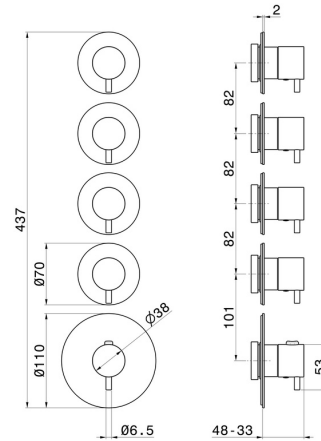

67601E.01.093

4 ways out concealed thermostatic multifunction selectors.
3/4" connections. External part. Ø70 - finish Matt Black

FEATURES

Material	Brass
Installation	Wall concealed part
Outlets	4 Ways Out
Water mixing	Thermostatic
Required for installation	<u>27878.00.000</u>

TECHNICAL DRAWING

67601E.01.093

4 ways out concealed thermostatic multifunction selectors. 3/4" connections. External part. Ø70 - finish Matt Black

AVAILABLE FINISHES

01.093

Matt Black

01.014

finish Matt White

21.018

finish Chrome

47.083

finish Groove Bronze

58.061

finish PVD Copper Bronze

58.063

finish PVD Gun Metal