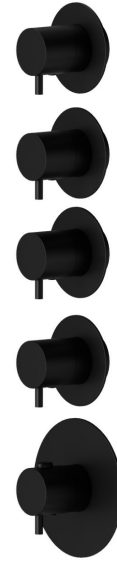

67601E.01.093

4 ways out concealed thermostatic multifunction selectors.
3/4" connections. External part. Ø70 - finish Matt Black

FEATURES

Material	Brass
Installation	Wall concealed part
Outlets	4 Ways Out
Water mixing	Thermostatic
Required for installation	<u>27878.00.000</u>

TECHNICAL DRAWING

67601E.01.093

4 ways out concealed thermostatic multifunction selectors. 3/4" connections. External part. Ø70 - finish Matt Black

AVAILABLE FINISHES

01.093

Matt Black

01.014

finish Matt White

21.018

finish Chrome

47.083

finish Groove Bronze

58.061

finish PVD Copper Bronze

58.063

finish PVD Gun Metal

59.064

finish PVD Brushed Gun Metal

59.066

finish PVD Brushed steel

59.067

finish PVD Brushed Copper Bronze

59.097

finish PVD Brushed Gold